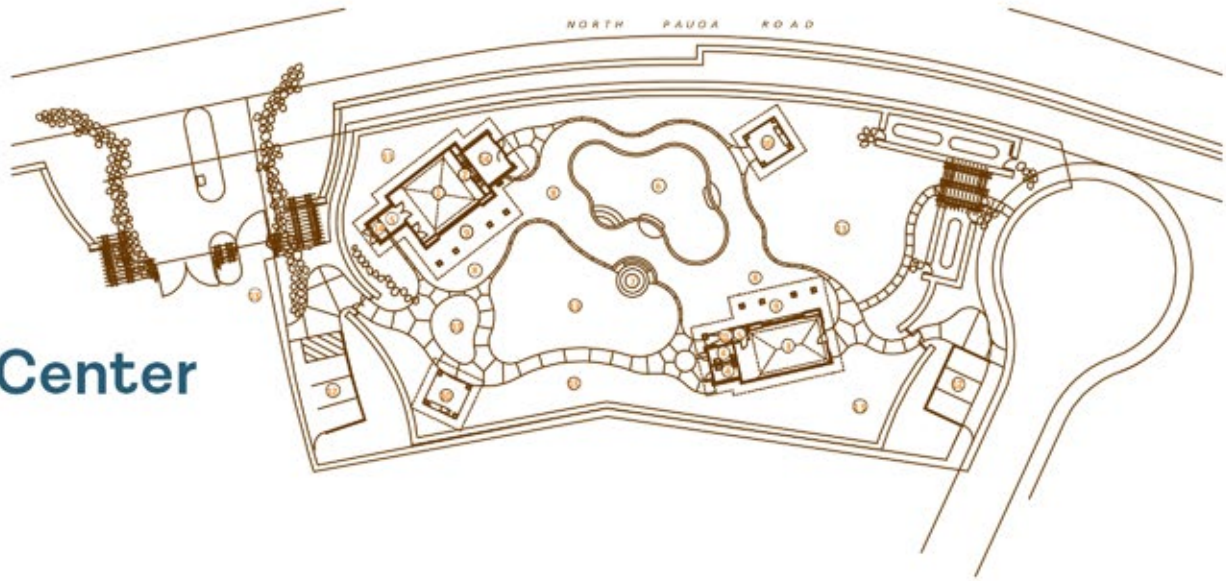

Nohea AT MAUNA LANI

■ Nohea at Mauna Lani
 ■ Mauna Lani Racquet Club
 ■ Shops at Mauna Lani
 ■ Auberge Hotel

Amenity Center

Nohea AT MAUNA LANI

AVAILABLE PROPERTIES

www.noheatmaunalani.com

MLS#	Lot #	Street Address	TMK	Price (USD)	Status
656458	19	68-1014 Hoe Uli Way #Kamuela, HI 96743	3-6-8-43-19	\$785,000	Escrow
656459	20	68-1010 Hoe Uli Way #20 Kamuela, HI 96743	3-6-8-43-20	\$785,000	Sold
701659	30	68-1008 Nohea Makai Street Kamuela, HI 96743	3-6-8-43-30	\$4,600,000	Available