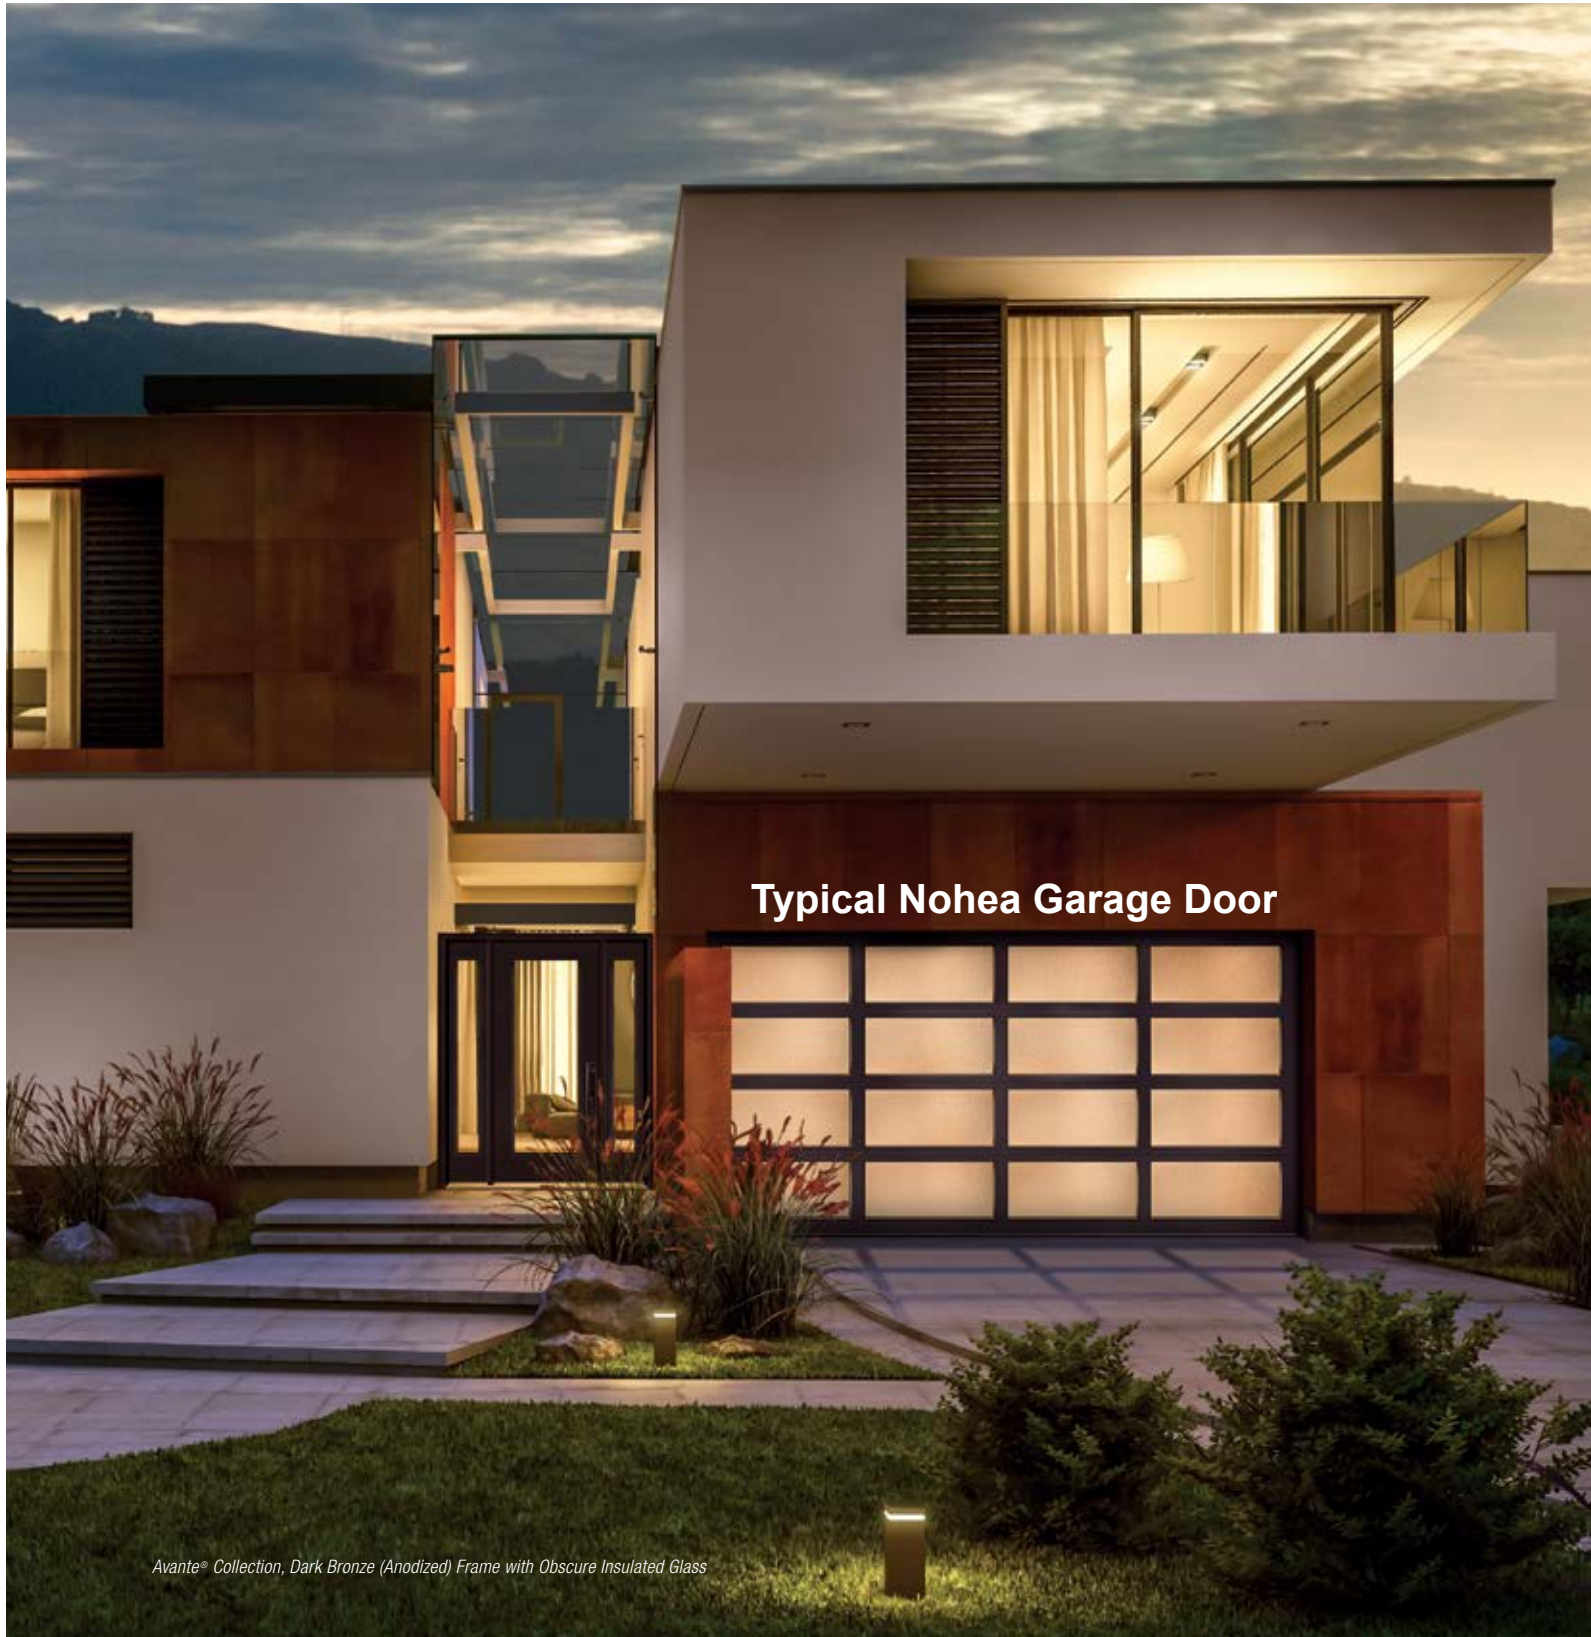

AVANTE®

collection

America's Favorite Garage Doors®

NEW ALUMINUM AND GLASS CONSTRUCTION – MODEL AX

Typical Nohea Garage Door

Avante® Collection, Dark Bronze (Anodized) Frame with Obscure Insulated Glass