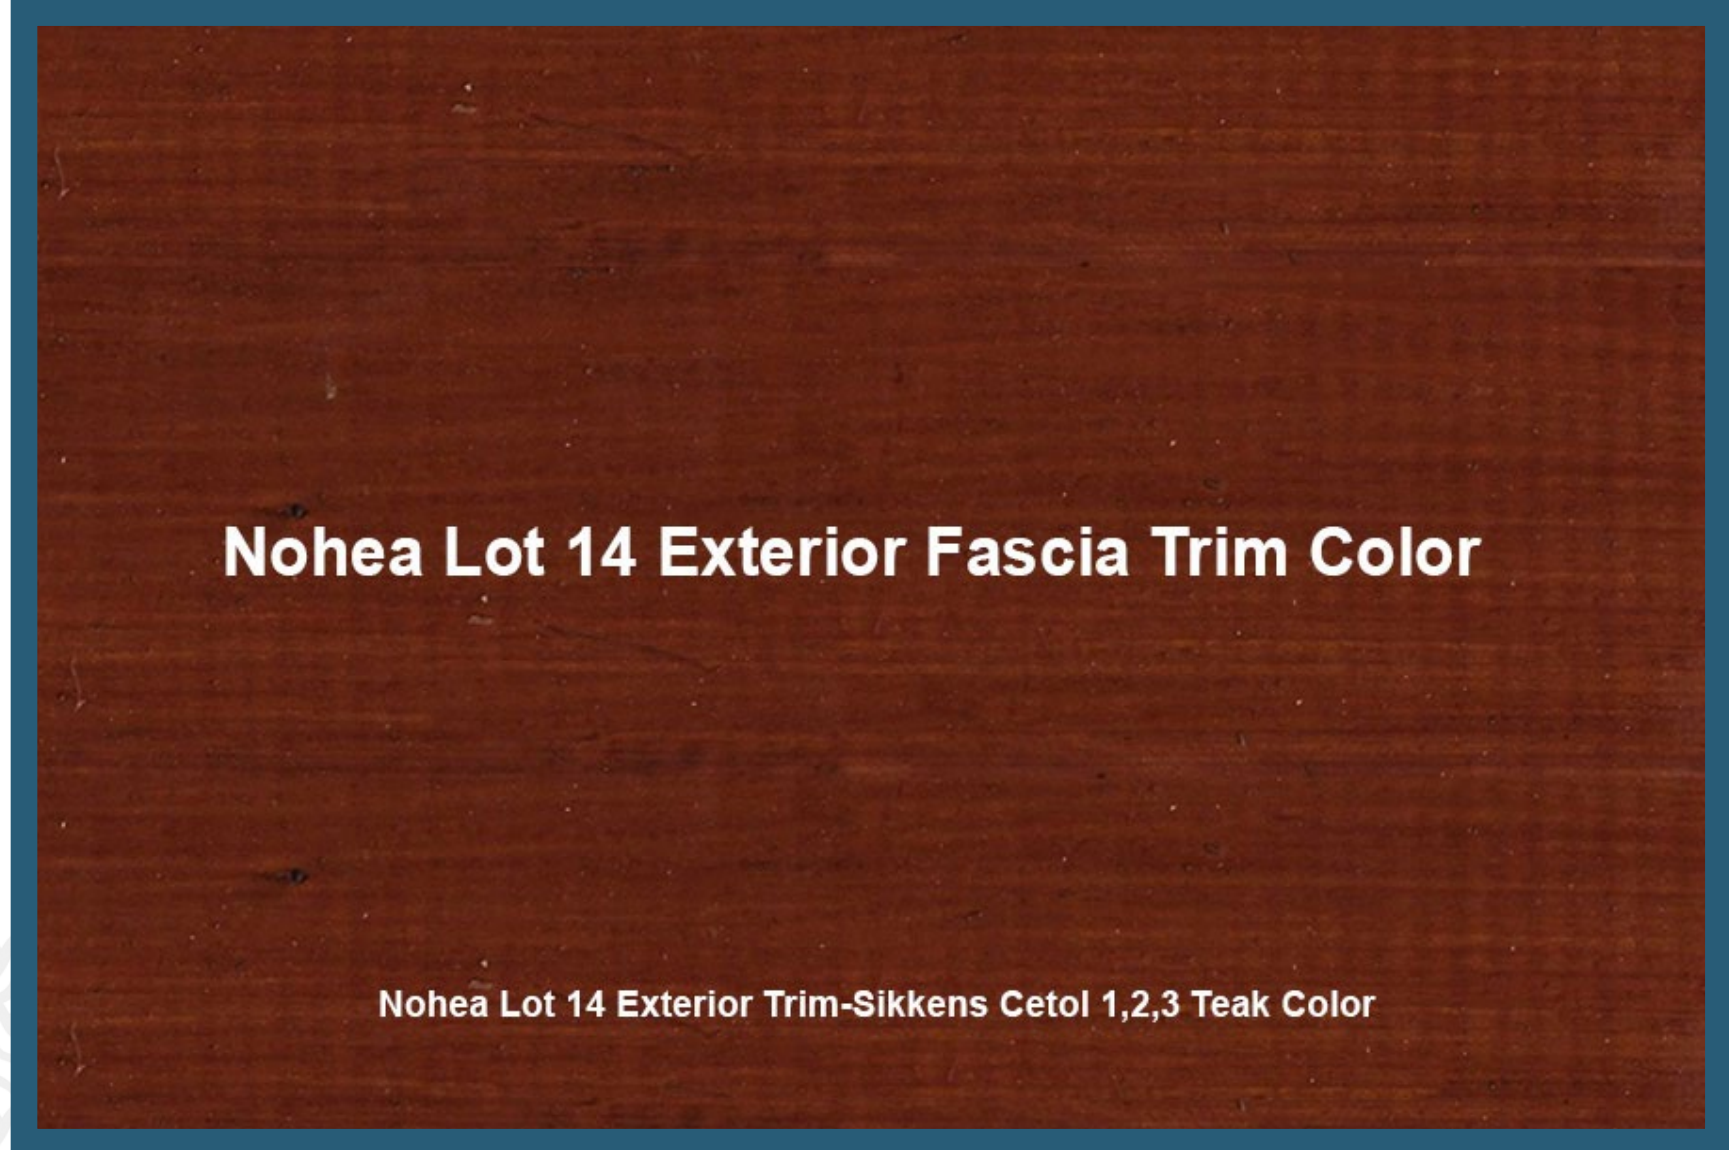

Exterior Finish Samples

Nohea
AT MAUNA LANI

Lot 14

noheaatmaunalani.com

Nohea Lot 14 A'A Lava Wall Sample

A'A Lava Wall Sample

Nohea Lot 14 Exterior Fascia Trim Color

Nohea Lot 14 Exterior Trim-Sikkens Cetol 1,2,3 Teak Color

Nohea Lot 14 Front Door Finish

Nohea Lot 14 Exterior Trim-Sikkens Cetol 1,2,3 Teak Color

Nohea Lot 14 Windows, Sliding Doors, Garage Door and Gutter Finish

Aluminum-Anodized Bronze-Window and Sliding Door Finish

Nohea Lot 14 Landscape Pavers

Nohea Lot 14 Roofing Sample

LOT 14 INSPIRE ROOFING PRODUCTS
CLASSIC SLATE - GREY BLACK BLEND 718

Nohea Lot 14 Stucco Color

Stucco Color-To Match Sherwin Williams Paint Color SW 9588 High Sierra